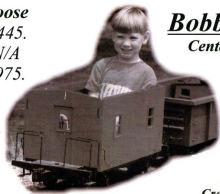

*Painting, approx \$200.-\$240.*

*Graphics installed, approx \$75.- \$125.*

*Length: 30"-56"*

*Width: 16"*

*Height: 24"*

*Weight: 35-60 lbs  
see page 26 for spec info.*