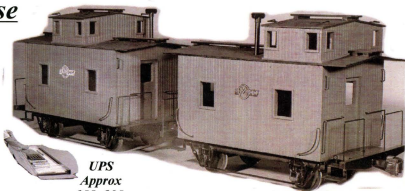

Bobber Caboose

Center or End Cupola

*Crating and shipping
approx $160.-$225.*