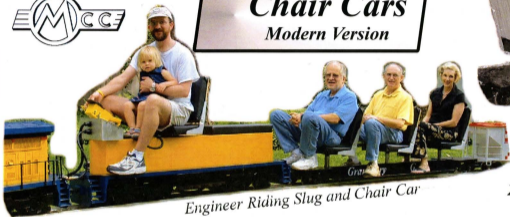

# Chair Cars

Modern Version

Engineer Riding Slug and Chair Car

Includes:  
3 Seats  
or  
2 Seats and a Table

Features.  
All Steel Framing  
Aluminum Deck  
Stable Drop Deck Design  
Comfortable

Length: 7-1/2'  
Width: 16"  
Height: 26"  
Weight: 85 lbs  
info on page 26