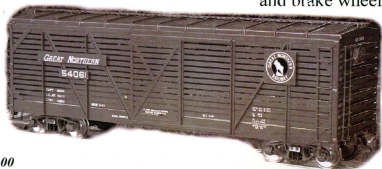

Stock Car

40' series

Details included.
Aluminum Sides that
look like wood,
Sliding Door, Removable Roof,
Logo and Sign Boards,
Rivets, Grabs, Stirrup Steps,
and brake wheel.

Body Prices

Easy Kit \$890.00
Assembled \$1250.00

Painting, approx \$250.00

Graphics installed, approx \$125.00

Crating and shipping
approx \$155-\$225

UPS
Approx
\$65-\$85

Length: 5
Width: 16"
Height: 22"
Weight: 80 lbs
for more info
on specs,
see page 26