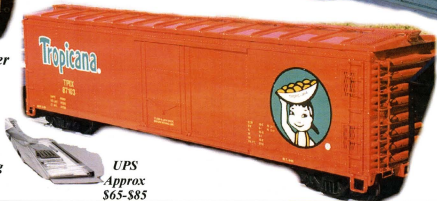

Length: 70"
 Width: 16"
 Height: 22"
 Weight: 90 lbs
 for more info
 on specs,
 see page 26

Painting, approx \$250.00

Graphics installed, approx \$125.00

**Mechanical Reefer
 Car**

Crating and shipping
 approx \$175-\$225

**Specialty
 Box Cars
 50' series**

UPS
 Approx
 \$65-\$85

**Plug Door Express Car
 with Express Trucks**

Body Prices

Kit	\$825.00
Easy Kit	\$970.00
Assembled	\$1260.00