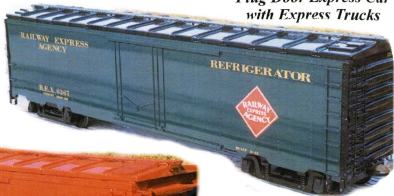

Length: 70"
 Width: 16"
 Height: 22"
 Weight: 90 lbs
 for more info
 on specs,
 see page 26

Painting, approx \$250.00

Graphics installed, approx \$125.00

**Mechanical Reefer
 Car**

Crating and shipping
 approx \$175-\$225

**Specialty
 Box Cars
 50' series**

UPS
 Approx
 \$65-\$85

**Plug Door Express Car
 with Express Trucks**

Body Prices

Kit	\$825.00
Easy Kit	\$970.00
Assembled	\$1260.00